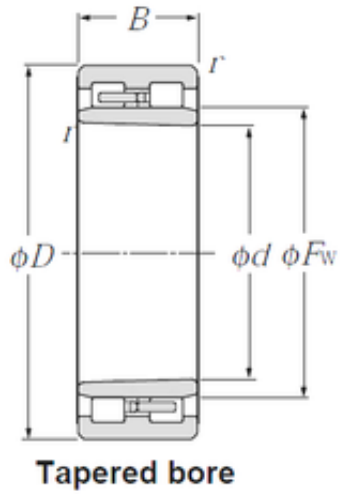

NACHI BEARINGS OF AMERICA CORP.

NNU4960K NTN Cylindrical Roller Bearing

Bearing No. NNU4960K

Size	300x420x118 mm
Bore Diameter	300 mm
Outer Diameter	420 mm
Width	118 mm
d	300 mm
Fw	339 mm
D	420 mm
B	118 mm
C	118 mm
r min.	3 mm
Weight	46,4 Kg
Basic dynamic load rating (C)	1 200 kN
Basic static load rating (C0)	2 800 kN
(Grease) Lubrication Speed	1 300 r/min

NNU4960K Bearing 2D drawings and 3D CAD models