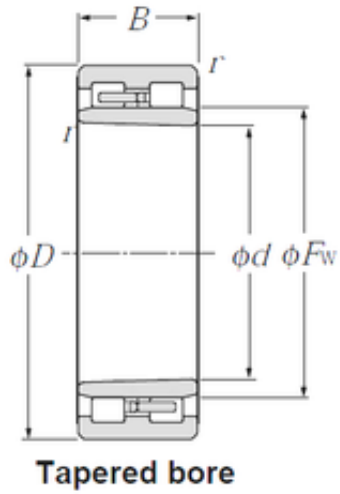

NACHI BEARINGS OF AMERICA CORP.

NNU4921K

Bearing No. NNU4921K

Size	105x145x40 mm
Bore Diameter	105 mm
Outer Diameter	145 mm
Width	40 mm
d	105 mm
Fw	118 mm
D	145 mm
B	40 mm
C	40 mm
r min.	1,1 mm
Weight	1,82 Kg
Basic dynamic load rating (C)	133 kN
Basic static load rating (C0)	268 kN
(Grease) Lubrication Speed	4 100 r/min